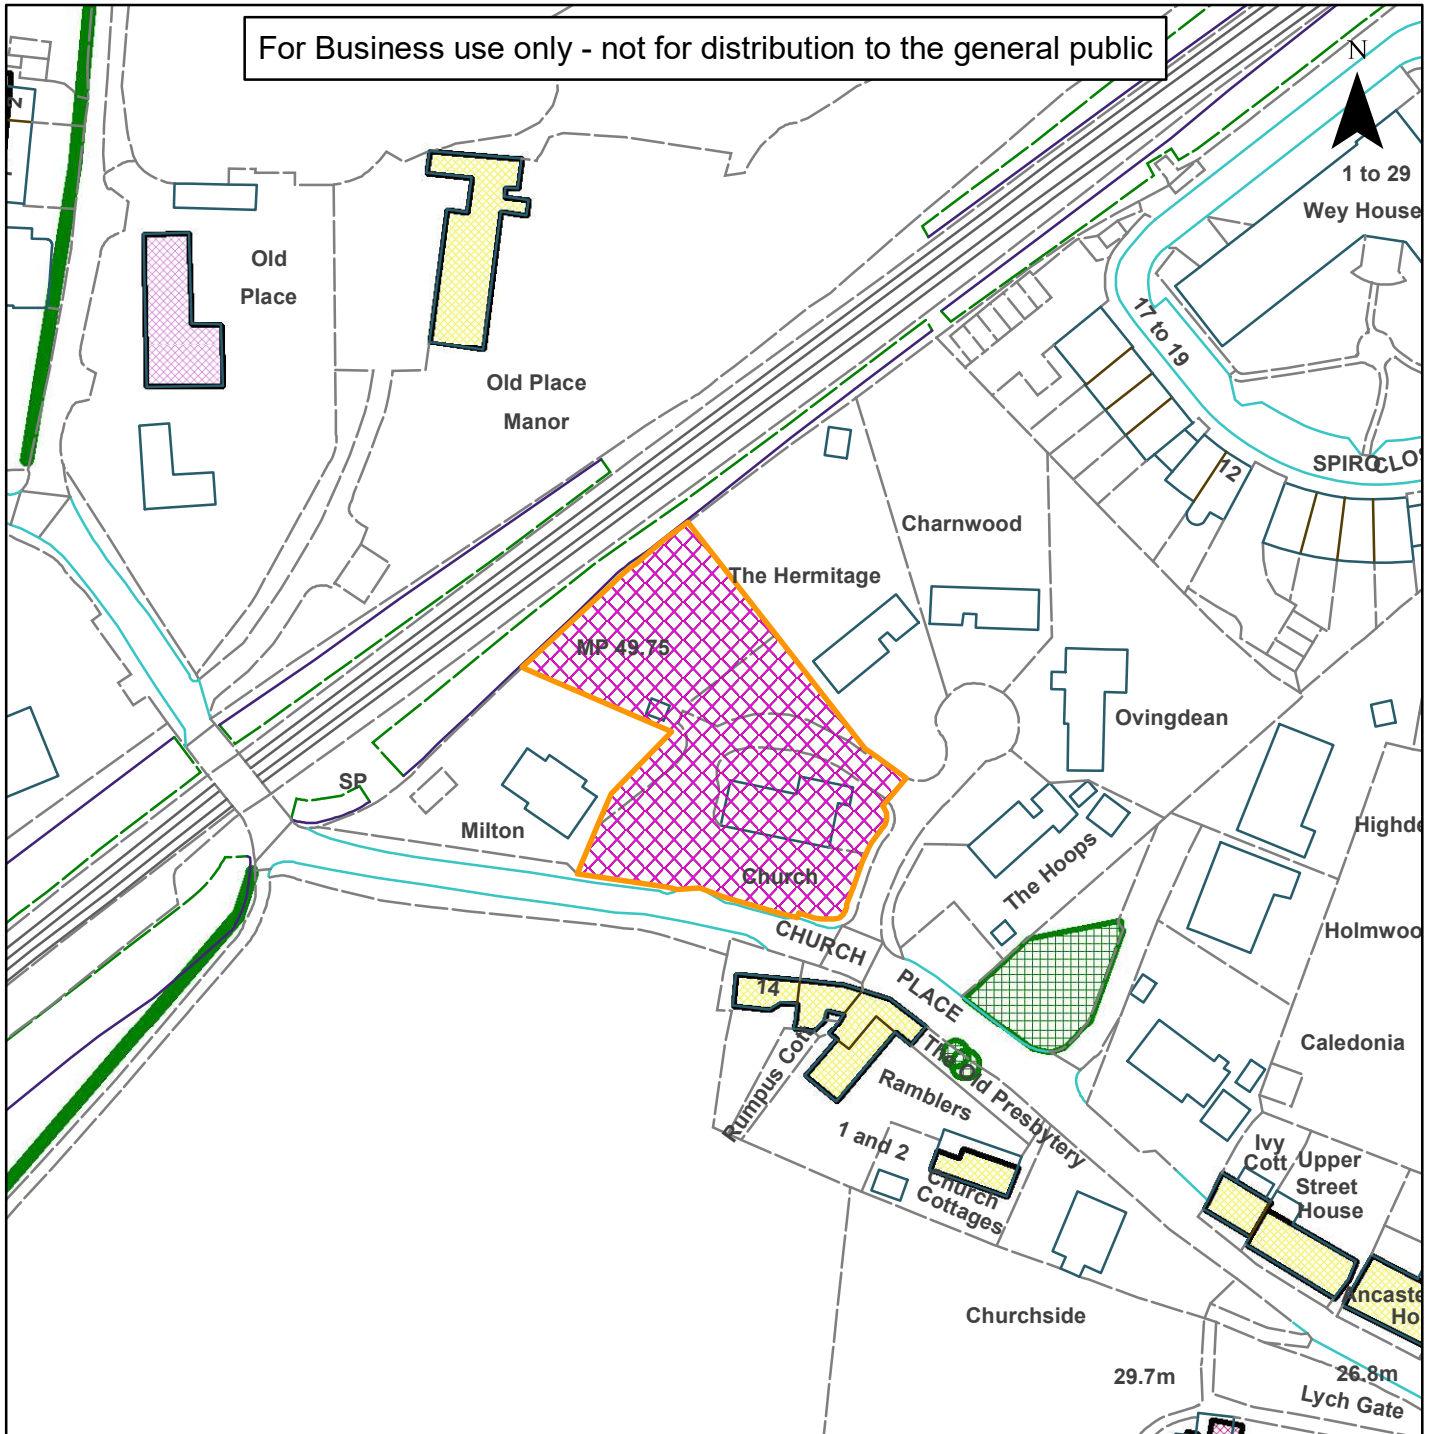

# 09) DC/23/1361

# Horsham District Council

St Crispins Church, Church Place, Pulborough, RH20 1AF

For Business use only - not for distribution to the general public

**Scale:** 1:1,250

Reproduced by permission of Ordnance Survey map on behalf of HMSO. © Crown copyright and database rights (2019). Ordnance Survey Licence.100023865